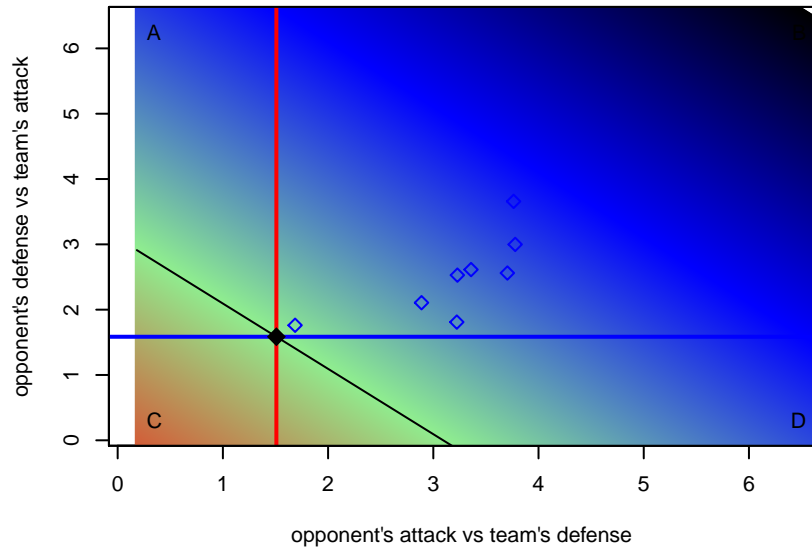

Idaho Torrent B97
 Dots are actual minus expected GF (blue circles) and GA (red triangles).
 Blue line is smoothed change in attack strength. Red is smoothed change in defense strength.

**attack and defense variance (black dot)
relative to other teams
and top 10 in region**

**attack and defense rating
relative to others at age
and all opponents in last 13 months**

**attack and defense rating
relative to others at age
and all opponents in last 13 months**

Performance relative to 13 month average

Performance relative to 13 month average

Distribution of opponents
 Red = Lose zone, Blue = Win zone, Green = Even
 Black line separates win/lose zones

lot. A=Neither has attack advantage, B=Opponent has both attack and defense advantage, C=Opponent has both attack and defense disadvantage, D=Both have